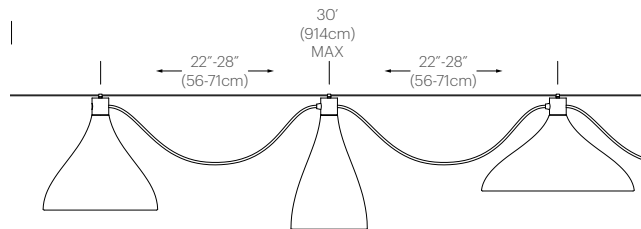

SPECIFICATIONS

- Voltage: 120V or 240V 60Hz
- Power Consumption: 14.5W
- Color Temperature: 2700K
- Luminosity: 800 Lumens
- Color Rendition Index: 82 CRI
- 40K Hour lifespan
- Swell Single cord length: 10ft
- Vertical mounting kit cable: 10ft (string only)
- Horizontal mounting kit cable 30ft (string only)
- Horizontal mounting kit supports 12 lamps MAX
- MAX interconnected 14.5W lamps: 34
- Ships with E26-2700K PAR LED bulbs
- Dark Sky compliant
- Title 20 compliant
- Certifications: ETL, RoHS

DIMENSIONS

SWELL SINGLE

SWELL STRING 3 MIXED WITH VERTICAL CABLE

SWELL STRING 3 MIXED WITH HORIZONTAL CABLE

SWELL STRING SINGLE

FINISH OPTIONS

White /
Brass

Black /
Brass