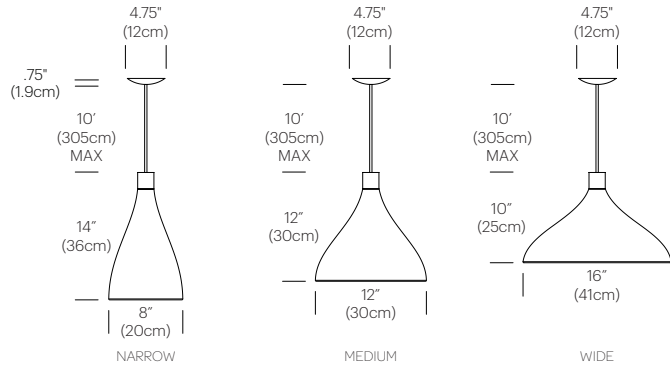

DESIGNER

Pablo Studios 2015

MATERIALS

- Aluminum socket
- Anodized aluminum shade
- Aluminum check-ring
- Steel canopy
- PVC cord
- Stainless steel cable (string only)

FEATURES

- Fully dimmable
- For indoor or outdoor use
- Damp rated
- Interchangeable shades
- Interconnectable sockets (string only)
- Custom cord lengths available upon request

SPECIFICATIONS

- Voltage: 120V or 240V 60Hz
- Power Consumption: 14.5W
- Color Temperature: 2700K
- Luminosity: 800 Lumens
- Color Rendition Index: 82 CRI
- 40K Hour lifespan
- Swell Single cord length: 10ft
- Vertical mounting kit cable: 10ft (string only)
- Horizontal mounting kit cable 30ft (string only)
- Horizontal mounting kit supports 12 lamps MAX
- MAX interconnected 14.5W lamps: 34
- Ships with E26-2700K PAR LED bulbs
- Dark Sky compliant
- Title 20 compliant
- Certifications: ETL, RoHS

DIMENSIONS

SWELL SINGLE

SWELL STRING 3 MIXED WITH VERTICAL CABLE

SWELL STRING 3 MIXED WITH HORIZONTAL CABLE

SWELL STRING SINGLE

FINISH OPTIONS

White /
Brass

Black /
Brass