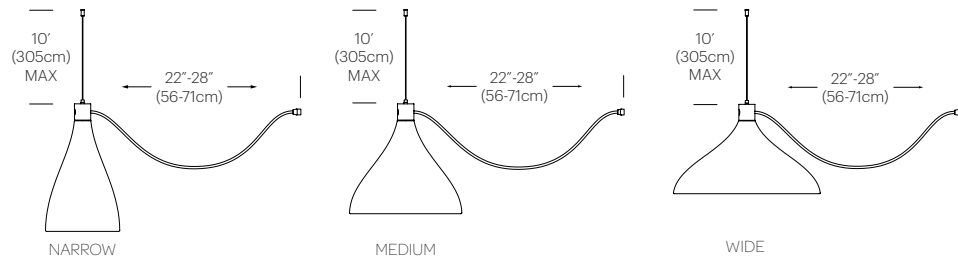

SPECIFICATIONS

- Voltage: 120V or 240V 60Hz
- Power Consumption: 14.5W
- Color Temperature: 2700K
- Luminosity: 800 Lumens
- Color Rendition Index: 82 CRI
- 40K Hour lifespan
- Swell Single cord length: 10ft
- Vertical mounting kit cable: 10ft (string only)
- Horizontal mounting kit cable 30ft (string only)
- Horizontal mounting kit supports 12 lamps MAX
- MAX interconnected 14.5W lamps: 34
- Ships with E26-2700K PAR LED bulbs
- Dark Sky compliant
- Title 20 compliant
- Certifications: ETL, RoHS

DIMENSIONS

SWELL SINGLE

SWELL STRING 3 MIXED WITH VERTICAL CABLE

SWELL STRING 3 MIXED WITH HORIZONTAL CABLE

SWELL STRING SINGLE

FINISH OPTIONS

White /
Brass

Black /
Brass