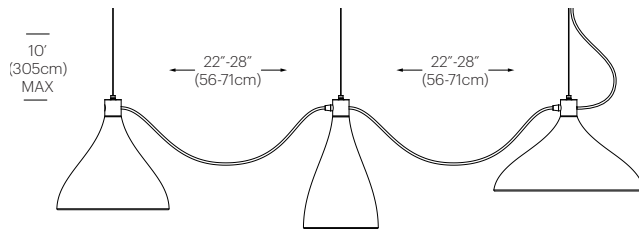

SPECIFICATIONS

- Voltage: 120V or 240V 60Hz
- Power Consumption: 14.5W
- Color Temperature: 2700K
- Luminosity: 800 Lumens
- Color Rendition Index: 82 CRI
- 40K Hour lifespan
- Swell Single cord length: 10ft
- Vertical mounting kit cable: 10ft (string only)
- Horizontal mounting kit cable 30ft (string only)
- Horizontal mounting kit supports 12 lamps MAX
- MAX interconnected 14.5W lamps: 34
- Ships with E26-2700K PAR LED bulbs
- Dark Sky compliant
- Title 20 compliant
- Certifications: ETL, RoHS

DIMENSIONS

SWELL SINGLE

SWELL STRING 3 MIXED WITH VERTICAL CABLE

SWELL STRING 3 MIXED WITH HORIZONTAL CABLE

SWELL STRING SINGLE

FINISH OPTIONS

White /
Brass

Black /
Brass