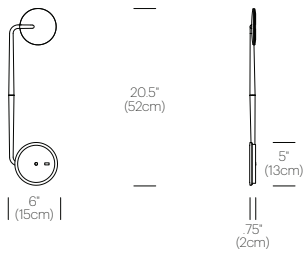

SPECIFICATIONS

- Voltage: 120-240V 60Hz
- Power consumption: 6W MAX
- Color temperature: 3000K
- Luminosity: 325 Lumens
- Luminaire efficacy: 54 Lumens/Watt
- Color Rendition Index: 90 CRI
- 50K hour lifespan
- Cord length: 6' (182cm)
- Global multi-plug adapter available
- 1 year warranty
- Certifications: ETL, CE, RoHS

DIMENSIONS

PIXO +

PIXO WALL

FEATURES

WIRELESS CHARGING

FULL RANGE OPTICAL SWITCH

(table model only)

FINISH OPTIONS