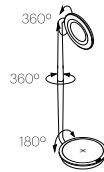

DESIGNER

Fernando Pardo and Pablo Pardo 2011-2019

MATERIALS

- Formed aluminum arm
- Polycarbonate shade and base cover
- Steel base insert

FEATURES

- 360° arm rotation
- 180° tilt
- 360° shade rotation
- Wireless Charging Technology+ USB Charging port
- Advanced LED array eliminates multiple shadows
- Full range dim
- Optical switch - ADA compliant (table model)
- Occupancy sensor model available upon request (table model)
- Ships flat-packed

SPECIFICATIONS

- Voltage: 120-240V 60Hz
- Power consumption: 6W MAX
- Color temperature: 3000K
- Luminosity: 325 Lumens
- Luminaire efficacy: 54 Lumens/Watt
- Color Rendition Index: 90 CRI
- 50K hour lifespan
- Cord length: 6' (182cm)
- Global multi-plug adapter available
- 1 year warranty
- Certifications: ETL, CE, RoHS

DIMENSIONS

PIXO +

PIXO WALL

FEATURES

WIRELESS CHARGING

FULL RANGE OPTICAL SWITCH

(table model only)

FINISH OPTIONS