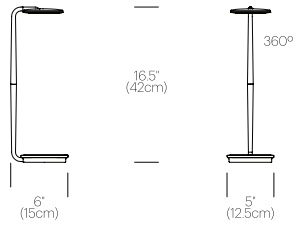

DESIGNER

Fernando Pardo and Pablo Pardo 2011-2019

MATERIALS

- Formed aluminum arm
- Polycarbonate shade and base cover
- Steel base insert

FEATURES

- 360° arm rotation
- 180° tilt
- 360° shade rotation
- Wireless Charging Technology+ USB Charging port
- Advanced LED array eliminates multiple shadows
- Full range dim
- Optical switch - ADA compliant (table model)
- Occupancy sensor model available upon request (table model)
- Ships flat-packed

SPECIFICATIONS

- Voltage: 120-240V 60Hz
- Power consumption: 6W MAX
- Color temperature: 3000K
- Luminosity: 325 Lumens
- Luminaire efficacy: 54 Lumens/Watt
- Color Rendition Index: 90 CRI
- 50K hour lifespan
- Cord length: 6' (182cm)
- Global multi-plug adapter available
- 1 year warranty
- Certifications: ETL, CE, RoHS

DIMENSIONS

PIXO +

PIXO WALL

FEATURES

WIRELESS CHARGING

FULL RANGE OPTICAL SWITCH

(table model only)

FINISH OPTIONS