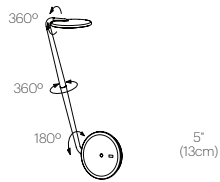

DESIGNER

Fernando Pardo and Pablo Pardo 2011-2019

MATERIALS

- Formed aluminum arm
- Polycarbonate shade and base cover
- Steel base insert

FEATURES

- 360° arm rotation
- 180° tilt
- 360° shade rotation
- Wireless Charging Technology+ USB Charging port
- Advanced LED array eliminates multiple shadows
- Full range dim
- Optical switch - ADA compliant (table model)
- Occupancy sensor model available upon request (table model)
- Ships flat-packed

SPECIFICATIONS

- Voltage: 120-240V 60Hz
- Power consumption: 6W MAX
- Color temperature: 3000K
- Luminosity: 325 Lumens
- Luminaire efficacy: 54 Lumens/Watt
- Color Rendition Index: 90 CRI
- 50K hour lifespan
- Cord length: 6' (182cm)
- Global multi-plug adapter available
- 1 year warranty
- Certifications: ETL, CE, RoHS

DIMENSIONS

PIXO +

PIXO WALL

FEATURES

WIRELESS CHARGING

FULL RANGE OPTICAL SWITCH

(table model only)

FINISH OPTIONS