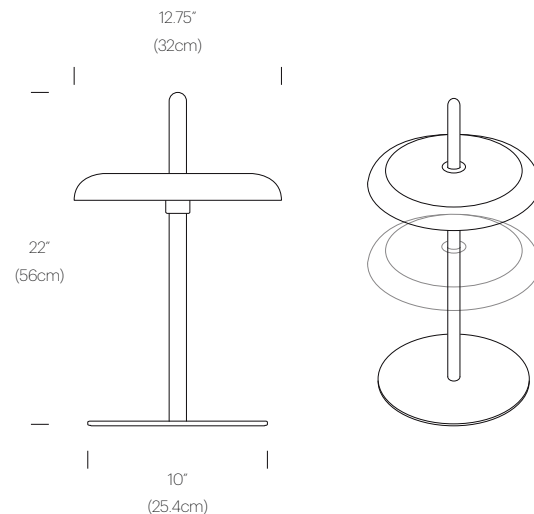

## PACKAGING WEIGHTS AND DIMENSIONS

Nivel Table	4.5LBS	14" X 14" X 4"
(Lamp, base and tray)	2KG	35cm X 35cm X 10cm
Nivel Table	1.5LBS	2" X 2" X 24"
(Post)	.7KG	5cm X 5cm X 61cm

## DIMENSIONS

### NIVÉL TABLE