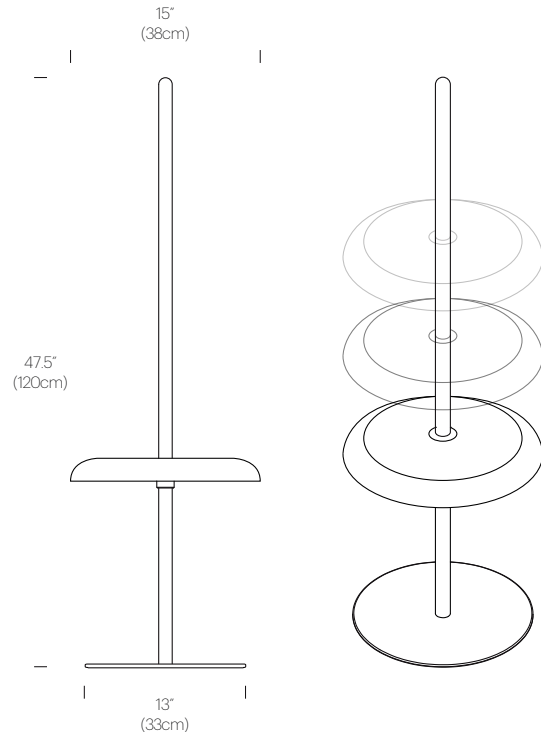

DIMENSIONS

NIVÉL FLOOR