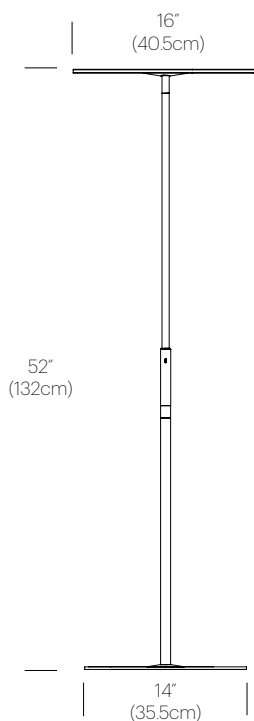

DIMENSIONS

CIRCA FLOOR