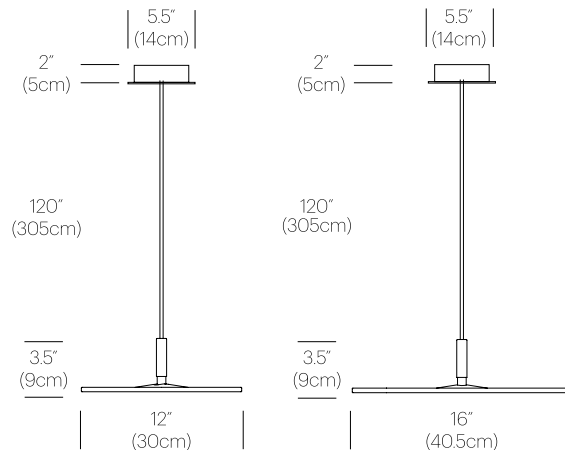

DIMENSIONS

CIRCA PENDANT 12

CIRCA PENDANT 16

PRODUCT CODES

Circa Pendant 12 Graphite:	CIRC PND 12 GPT
Circa Pendant 12 White:	CIRC PND 12 WHT
Circa Pendant 16 Graphite:	CIRC PND 16 GPT
Circa Pendant 16 White:	CIRC PND 16 WHT

PACKAGING WEIGHT AND DIMENSIONS

Circa Pendant 12:	5.75LBS	15" X 14" X 4"
	2.6KGS	38cm X 36cm X 10cm
Circa Pendant 16 :	9.05LBS	18.5" X 18" X 4"
	4.1KGS	47cm X 46cm X 10cm

NOTES

This lamp is not recommended for damp locations.