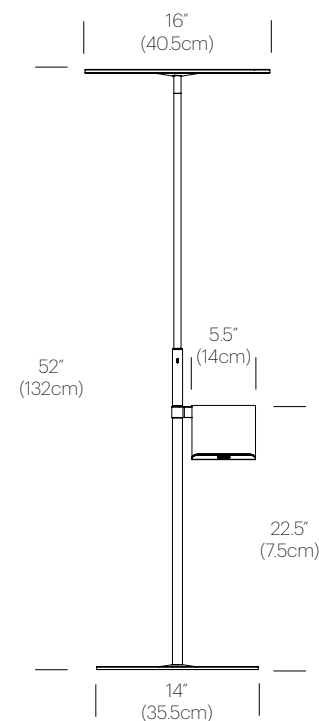

CIRCA FLOOR+PEDESTAL