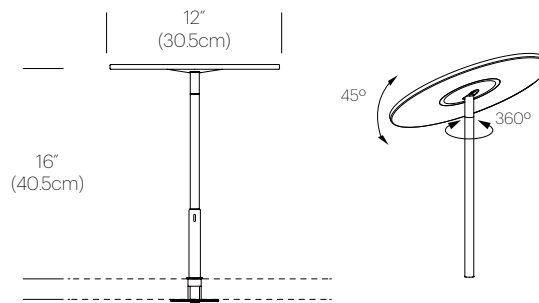

PACKAGING WEIGHT AND DIMENSIONS

Circa Table :	8.45LBS	15" X 14" X 4"
	3.8KGS	38cm X 36cm X 10cm

NOTES

This lamp is not recommended for damp locations.

CIRCA GROMMET

DESCRIPTION

Circa's revolutionary flat-panel LED light source combines seamless movement with warm and balanced illumination. Through its integrated USB charging port, 45° shade tilt and 360° rotation, Circa redefines the ambient lighting category. Circa is available in a wide range of models to satisfy all residential, office and hospitality applications.

CERTIFICATIONS

FINISHES

WHITE

GRAPHITE

DIMENSIONS

CIRCA GROMMET

SURFACE MOUNT AVAILABLE FOR
1 1/8" (3cm), 2" (5cm) AND 3" (7.5cm)
WORKSURFACES

PRODUCT CODES

Circa Table Grommet (White):	CIRC-GROM-WHT
Circa Table Grommet (Graphite):	CIRC-GROM-GPT

PACKAGING WEIGHT AND DIMENSIONS

Circa Grommet :	8.45LBS	15" X 14" X 4"
	3.8KGS	38cm X 36cm X 10cm

NOTES

This lamp is not recommended for damp locations.

DIMENSIONS