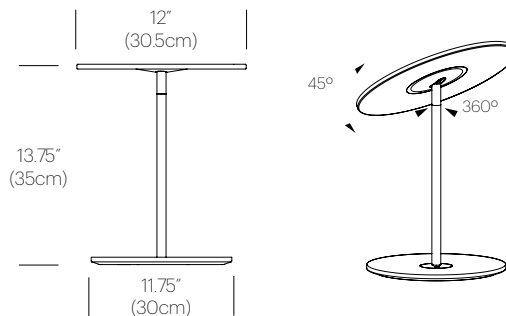

CERTIFICATIONS

FINISHES

WHITE

GRAPHITE

DIMENSIONS

CIRCA TABLE

PRODUCT CODES

Circa Table (Graphite):	CIRC TBL GPT
Circa Table (White):	CIRC TBL WHT

PACKAGING WEIGHT AND DIMENSIONS

Circa Table :	8.45LBS	15" X 14" X 4"
	3.8KGS	38cm X 36cm X 10cm

NOTES

This lamp is not recommended for damp locations.

CIRCA GROMMET

DESCRIPTION

Circa's revolutionary flat-panel LED light source combines seamless movement with warm and balanced illumination. Through its integrated USB charging port, 45° shade tilt and 360° rotation, Circa redefines the ambient lighting category. Circa is available in a wide range of models to satisfy all residential, office and hospitality applications.

Circa Table Grommet (White):	CIRC-GROM-WHT
Circa Table Grommet (Graphite):	CIRC-GROM-GPT

PACKAGING WEIGHT AND DIMENSIONS

Circa Grommet :	8.45LBS	15" X 14" X 4"
	3.8KGS	38cm X 36cm X 10cm

NOTES

This lamp is not recommended for damp locations.

DIMENSIONS