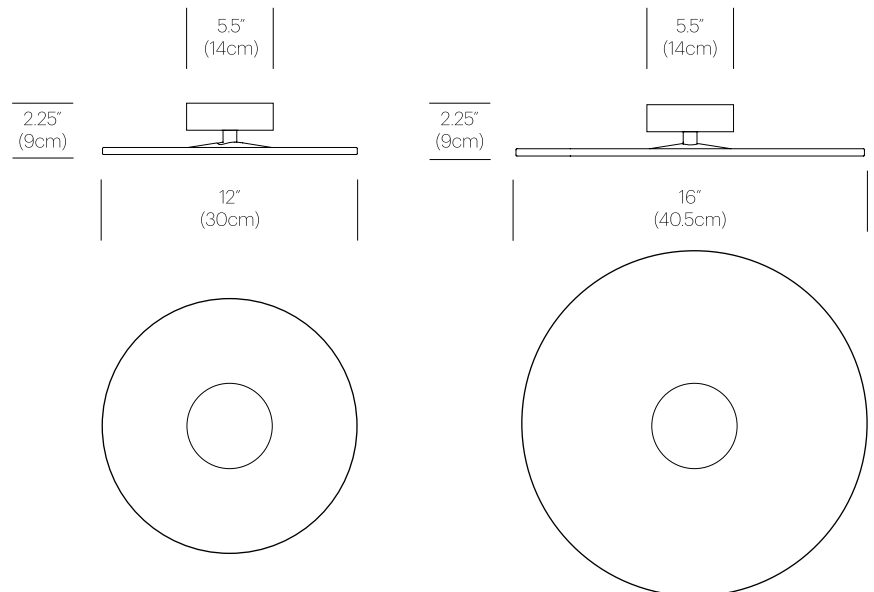

PRODUCT CODES

Circa Flush Direct 12 Graphite:	Special order only
Circa Flush Direct 12 White:	CIRC FSH 12 WHT
Circa Flush Direct 16 Graphite:	Special order only
Circa Flush Direct 16 White:	CIRC FSH 16 WHT
Circa Flush Indirect 12 Graphite:	Special order only
Circa Flush Indirect 12 White:	Special order only
Circa Flush Indirect 16 Graphite:	Special order only
Circa Flush Indirect 16 White:	Special order only

PACKAGING WEIGHT AND DIMENSIONS

Circa Flush 12:	5.75LBS	15" X 14" X 4"
	2.6KGS	38cm X 36cm X 10cm
Circa Flush 16 :	9.05LBS	18.5" X 18" X 4"
	4.1KGS	47cm X 46cm X 10cm

NOTES

This lamp is not recommended for damp locations.