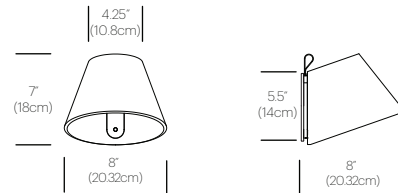

DIMENSIONS

LANA WALL MINI