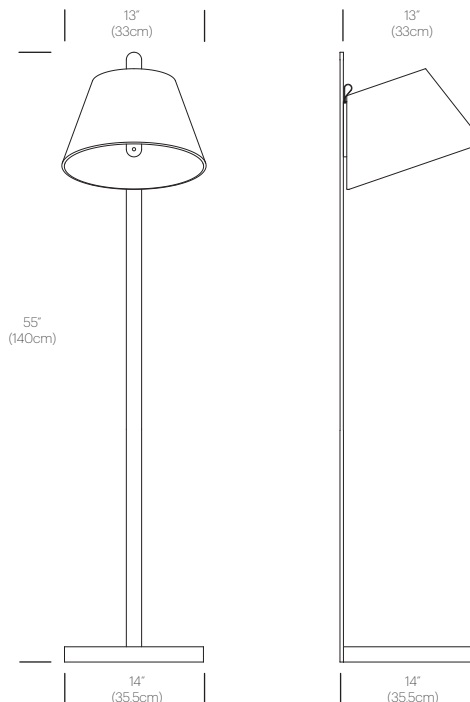

DIMENSIONS

LANA FLOOR